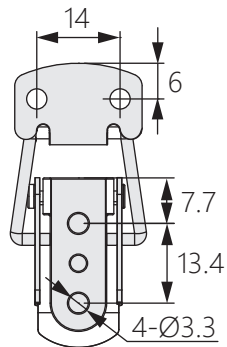

商品型號	材質
DK-1516-1	不鏽鋼
DK-1516-2	鐵