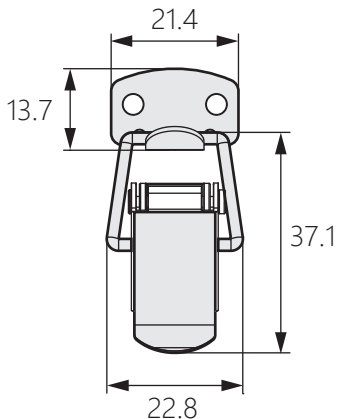

商品型號	材質
DK-1516-1	不鏽鋼
DK-1516-2	鐵