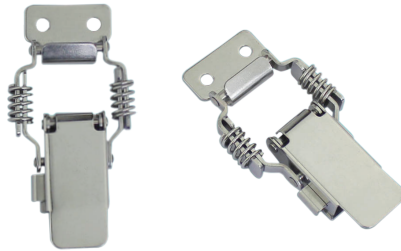

不鏽鋼彈簧迫緊搭扣

DK-321

Stainless steel spring squeeze buckle

商品介紹 Product description

1. 可安裝於側門或平門。
2. 帶插銷鎖定功能，關閉時插銷自動鎖定手柄。

- 材質：不鏽鋼(SUS304)
- 表面處理：震動研磨
- 用途：電箱電櫃、櫃門等

1. Can be installed on side door or flat door.
2. With latch locking function, the latch auto matically locks the handle when closed.

- Material: Stainless steel(SUS304)
- Finish: Vibration grinding
- Uses: Electric box,cabinet,cabinet door,etc.