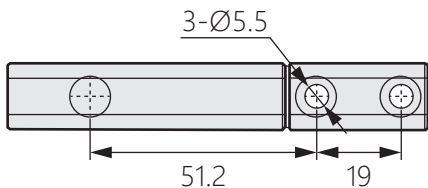

拆卸合頁

OH-2022

Detachable hinge

商品介紹 Product description

- 1.內置半圓調節塊，可調節門的壓緊程度。
- 2.可拆卸，左右開門兼用。

- 材質：鋅合金、不鏽鋼
- 表面處理：黑色烤漆、拋光
- 用途：電箱、電櫃、小型機櫃等

1. Built-in semicircular adjustment block for adjusting door tightness.
2. Detachable, suitable for both left and right doors.

- Material: Zinc alloy, Stainless steel
- Finish: Black painting, polished
- Uses: Electric boxes, cabinets, small cabinets, etc.

安裝示意圖