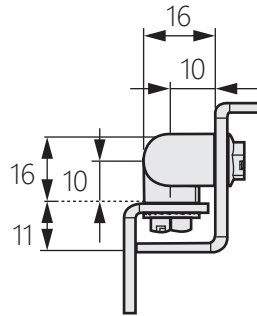

〔OH-205-3〕拉絲拋光