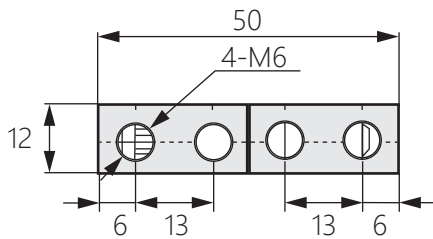

〔OH-205-3〕拉絲拋光