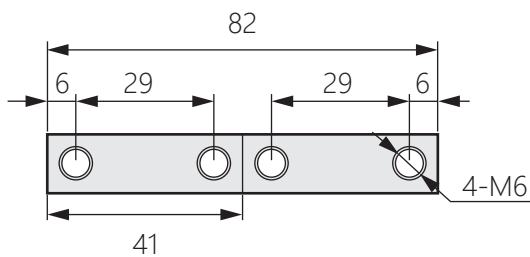

〔OH-205-1〕鏡面拋光

〔OH-205-2〕鏡面拋光