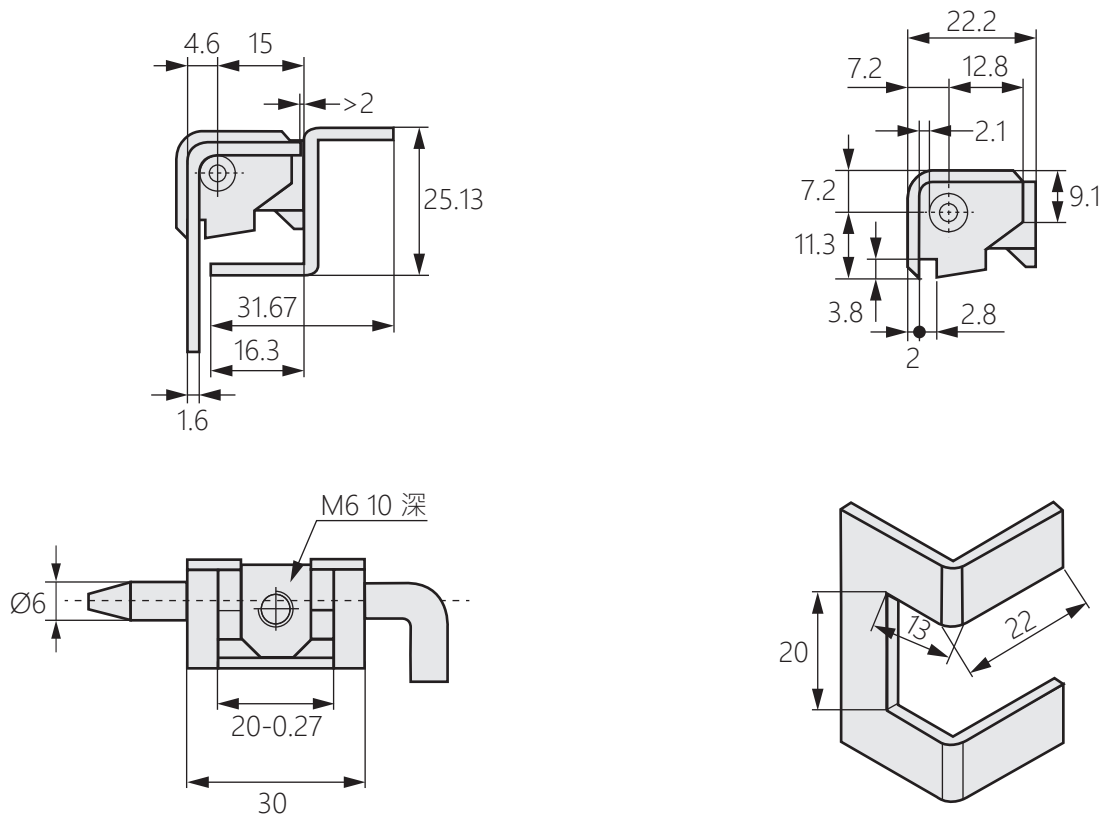

[OH-254-1]

[OH-254-2]