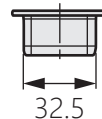

嵌入式砂面暗抽手

Built-in sand surface dark buckle hand

TG-2405

商品介紹 Product description

最大靜載荷：30KG。

- 材質：不鏽鋼SUS304
- 表面處理：鏡光、拉絲
- 用途：廚具、車輛、機械等

Maximum static load : 30KG.

- Material: Stainless steel 304
- Finish: Mirror polishing, drawbench.
- Uses: Kitchen utensils, vehicles, machinery, etc.