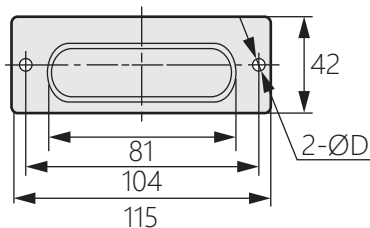

嵌入式砂面暗抽手

Built-in sand surface dark buckle hand

TG-2405

商品介紹 Product description

最大靜載荷：30KG。

- 材質：不鏽鋼SUS304
- 表面處理：鏡光、拉絲
- 用途：廚具、車輛、機械等

Maximum static load : 30KG.

- Material: Stainless steel 304
- Finish: Mirror polishing, drawbench.
- Uses: Kitchen utensils, vehicles, machinery, etc.