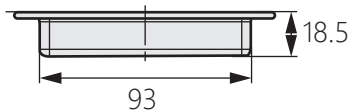

嵌入式砂面暗抽手

Built-in sand surface dark buckle hand

TG-2405

商品介紹 Product description

最大靜載荷：30KG。

- 材質：不鏽鋼SUS304
- 表面處理：鏡光、拉絲
- 用途：廚具、車輛、機械等

Maximum static load : 30KG.

- Material: Stainless steel 304
- Finish: Mirror polishing, drawbench.
- Uses: Kitchen utensils, vehicles, machinery, etc.