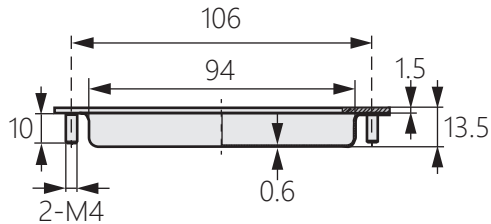

嵌入式砂面暗抽扣手

Built-in sand surface dark buckle hand

TG-2407

商品介紹 Product description

最大靜載荷：30KG。

- 材質：不鏽鋼SUS304
- 表面處理：鏡光、拉絲
- 用途：廚具、箱櫃、機械等

Maximum static load : 30KG.

- Material: Stainless steel 304
- Finish: Mirror polishing, drawbench
- Uses: Kitchen utensils, cabinets, machinery, etc.

安裝開孔尺寸