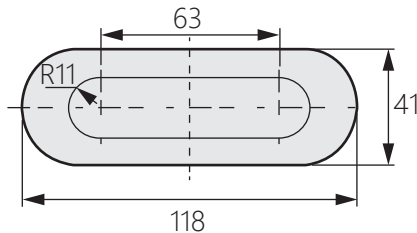

嵌入式砂面暗抽扣手

Built-in sand surface dark buckle hand

TG-2407

商品介紹 Product description

最大靜載荷：30KG。

- 材質：不鏽鋼SUS304
- 表面處理：鏡光、拉絲
- 用途：廚具、箱櫃、機械等

Maximum static load : 30KG.

- Material: Stainless steel 304
- Finish: Mirror polishing, drawbench
- Uses: Kitchen utensils, cabinets, machinery, etc.

安裝開孔尺寸