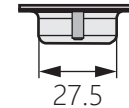

嵌入式砂面暗抽扣手

Built-in sand surface dark buckle hand

TG-2407

商品介紹 Product description

最大靜載荷：30KG。

- 材質：不鏽鋼SUS304
- 表面處理：鏡光、拉絲
- 用途：廚具、箱櫃、機械等

Maximum static load : 30KG.

- Material: Stainless steel 304
- Finish: Mirror polishing, drawbench
- Uses: Kitchen utensils, cabinets, machinery, etc.

安裝開孔尺寸