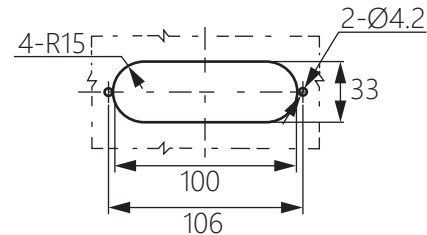

嵌入式砂面暗抽扣手

Built-in sand surface dark buckle hand

TG-2407

商品介紹 Product description

最大靜載荷：30KG。

- 材質：不鏽鋼SUS304
- 表面處理：鏡光、拉絲
- 用途：廚具、箱櫃、機械等

Maximum static load : 30KG.

- Material: Stainless steel 304
- Finish: Mirror polishing, drawbench
- Uses: Kitchen utensils, cabinets, machinery, etc.

安裝開孔尺寸