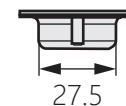

## Stainless steel dark hand

商品介紹 Product description

最大靜載荷：60KG。

- 材質：不鏽鋼SUS304
- 表面處理：鏡光、拉絲
- 用途：廚具、箱櫃、機械等

Maximum static load : 60KG.

- Material: Stainless steel 304
- Finish: Mirror polishing, drawbench
- Uses: Kitchen utensils, cabinets, machinery, etc.

安裝開孔尺寸