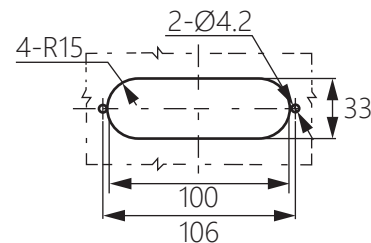

## Stainless steel dark hand

商品介紹 Product description

最大靜載荷：60KG。

- 材質：不鏽鋼SUS304
- 表面處理：鏡光、拉絲
- 用途：廚具、箱櫃、機械等

Maximum static load : 60KG.

- Material: Stainless steel 304
- Finish: Mirror polishing, drawbench
- Uses: Kitchen utensils, cabinets, machinery, etc.

安裝開孔尺寸