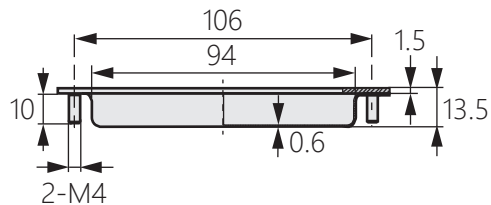

## Stainless steel dark hand

商品介紹 Product description

最大靜載荷：60KG。

- 材質：不鏽鋼SUS304
- 表面處理：鏡光、拉絲
- 用途：廚具、箱櫃、機械等

Maximum static load : 60KG.

- Material: Stainless steel 304
- Finish: Mirror polishing, drawbench
- Uses: Kitchen utensils, cabinets, machinery, etc.

安裝開孔尺寸