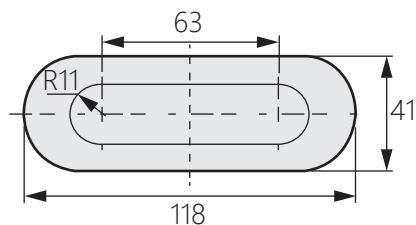

## Stainless steel dark hand

商品介紹 Product description

最大靜載荷：60KG。

- 材質：不鏽鋼SUS304
- 表面處理：鏡光、拉絲
- 用途：廚具、箱櫃、機械等

Maximum static load : 60KG.

- Material: Stainless steel 304
- Finish: Mirror polishing, drawbench
- Uses: Kitchen utensils, cabinets, machinery, etc.

安裝開孔尺寸