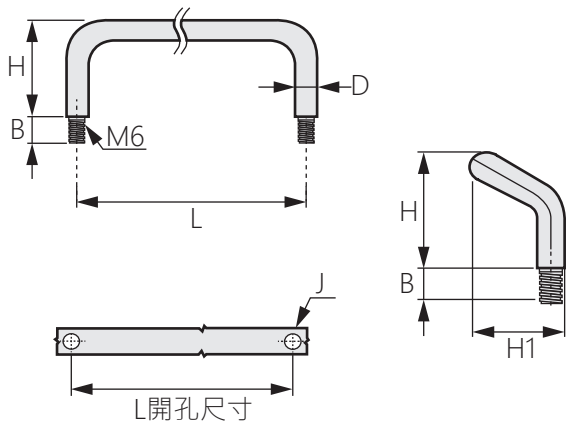

# 帶安裝板圓形把手

TG-537

Round handle with mounting plate

商品介紹 Product description

安裝方便·簡潔大方。

- 材質：不銹鋼、鐵
- 表面處理：TG-537-1/鏡光  
TG-537-2/鉻

Easy to install, simple and elegant.

- Material: Stainless steel · iron
- Finish: TG-537-1/Mirror  
TG-537-2/Chromium

商品型號		L	D	H	J	B
不銹鋼	鐵					
TG-537-1-1	TG-537-2-1	100	Ø8	32	12	18
TG-537-1-2	TG-537-2-2	120		40		
TG-537-1-3	TG-537-2-3	88	Ø10	47	15	40
TG-537-1-4	TG-537-2-4	100				
TG-537-1-5	TG-537-2-5	120				
TG-537-1-6	TG-537-2-6	125				