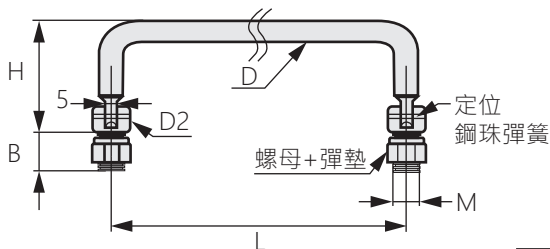

摺疊把手

Folding handle

TG-539

商品介紹 Product description

安裝方便・簡潔大方。

- 材質：不鏽鋼、鐵
- 表面處理：TG-539-1/鏡光
TG-539-2/鉻

Easy to install, simple and elegant.

- Material: Stainless steel、iron
- Finish: TG-539-1/Mirror light)
TG-539-2/Chromium

商品型號		L	H	M	B	D	D2	J
不鏽鋼	鐵							
TG-539-1-1	TG-539-2-1	90	41.5	M10	16	Ø9	Ø16	2-Ø11
TG-539-1-2	TG-539-2-2	100						
TG-539-1-3	TG-539-2-3	120						
G-539-1-4	TG-539-2-4	152.4	47	3/8-24		Ø9.5		