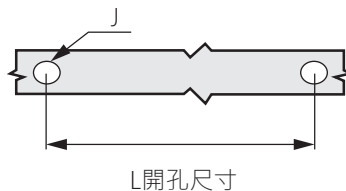

摺疊把手

Folding handle

TG-539

商品介紹 Product description

安裝方便・簡潔大方。

- 材質：不鏽鋼、鐵
- 表面處理：TG-539-1/鏡光
TG-539-2/鉻

Easy to install, simple and elegant.

- Material: Stainless steel、iron
- Finish: TG-539-1/Mirror light)
TG-539-2/Chromium

商品型號		L	H	M	B	D	D2	J
不鏽鋼	鐵							
TG-539-1-1	TG-539-2-1	90	41.5	M10	16	Ø9	Ø16	2-Ø11
TG-539-1-2	TG-539-2-2	100						
TG-539-1-3	TG-539-2-3	120						
G-539-1-4	TG-539-2-4	152.4	47	3/8-24		Ø9.5		