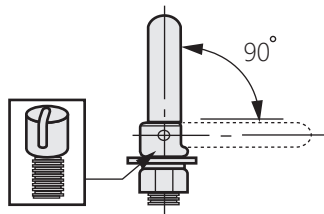

摺疊把手

Folding handle

TG-539

商品介紹 Product description

安裝方便・簡潔大方。

- 材質：不鏽鋼、鐵
- 表面處理：TG-539-1/鏡光
TG-539-2/鉻

Easy to install, simple and elegant.

- Material: Stainless steel、iron
- Finish: TG-539-1/Mirror light)
TG-539-2/Chromium

商品型號		L	H	M	B	D	D2	J
不鏽鋼	鐵							
TG-539-1-1	TG-539-2-1	90	41.5	M10	16	Ø9	Ø16	2-Ø11
TG-539-1-2	TG-539-2-2	100						
TG-539-1-3	TG-539-2-3	120						
G-539-1-4	TG-539-2-4	152.4	47	3/8-24		Ø9.5		