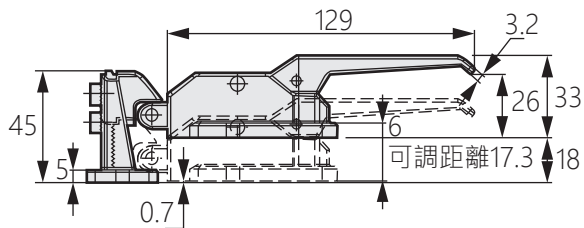

不鏽鋼烤箱把手鎖

Stainless Steel Oven Handle Lock

TM-0460

商品介紹 Product description

- 1.座子高度可調節·適合不同厚度的門安裝。
- 2.內置彈簧結構·方便開啟和安裝。

- 材質：不鏽鋼(SUS304)
- 表面處理：拉絲拋光
- 用途：冷凍庫、冰櫃、廚房設備

1. The height of the seat is adjustable, suitable for the installation of doors of different thickness.
2. Built-in spring structure, easy to open and install.