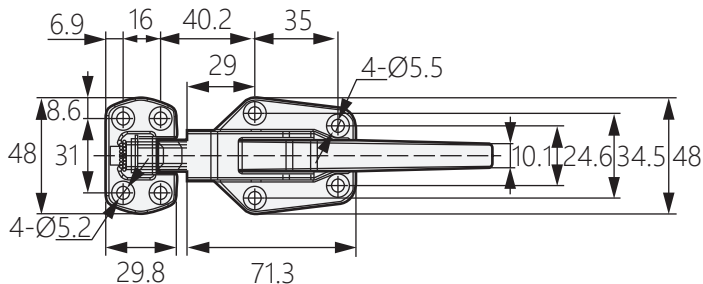

不鏽鋼烤箱把手鎖

Stainless Steel Oven Handle Lock

TM-0460

商品介紹 Product description

- 1.座子高度可調節·適合不同厚度的門安裝。
- 2.內置彈簧結構·方便開啟和安裝。

- 材質：不鏽鋼(SUS304)
- 表面處理：拉絲拋光
- 用途：冷凍庫、冰櫃、廚房設備

1. The height of the seat is adjustable, suitable for the installation of doors of different thickness.
2. Built-in spring structure, easy to open and install.