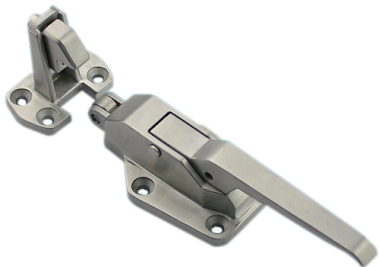

不鏽鋼烤箱把手鎖

Stainless Steel Oven Handle Lock

TM-0460

商品介紹 Product description

- 1.座子高度可調節·適合不同厚度的門安裝。
- 2.內置彈簧結構·方便開啟和安裝。

- 材質：不鏽鋼(SUS304)
- 表面處理：拉絲拋光
- 用途：冷凍庫、冰櫃、廚房設備

1. The height of the seat is adjustable, suitable for the installation of doors of different thickness.
2. Built-in spring structure, easy to open and install.

- Material: Stainless steel(SUS304)
- Finish: Brushed and polished
- Uses: Freezers, freezers, kitchen equipmen.