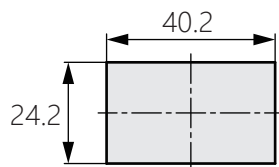

# 滑動門鎖

Magnet catch

TM-300

商品型號	t
TM-300-1	1.3
TM-300-2	2.0

商品介紹 Product description

- 1.適用於小範圍。
- 2.可拆卸門鎖。

- 材質：PC
- 表面處理：黑色
- 用途：測量儀器、辦公自動化設備、家具等

- 1.Suitable for small areas
- 2.Detachable latch.

- Material: PC
- Finish: Black
- Uses: Measuring instrument,OA equipment, furniture,etc.