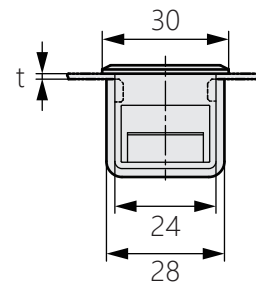

# 滑動門鎖

Magnet catch

TM-300

商品型號	t
TM-300-1	1.3
TM-300-2	2.0

商品介紹 Product description

- 1.適用於小範圍。
- 2.可拆卸門鎖。

- 材質：PC
- 表面處理：黑色
- 用途：測量儀器、辦公自動化設備、家具等

- 1.Suitable for small areas
- 2.Detachable latch.

- Material: PC
- Finish: Black
- Uses: Measuring instrument,OA equipment, furniture,etc.