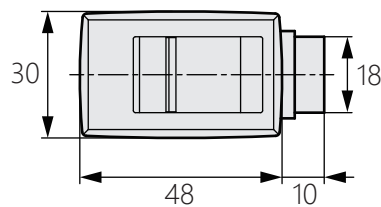

# 滑動門鎖

Magnet catch

TM-300

商品型號	t
TM-300-1	1.3
TM-300-2	2.0

商品介紹 Product description

- 1.適用於小範圍。
- 2.可拆卸門鎖。

- 材質：PC
- 表面處理：黑色
- 用途：測量儀器、辦公自動化設備、家具等

- 1.Suitable for small areas
- 2.Detachable latch.

- Material: PC
- Finish: Black
- Uses: Measuring instrument,OA equipment, furniture,etc.