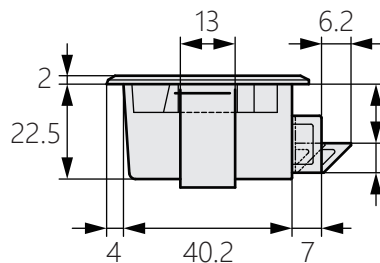

# 滑動門鎖

Magnet catch

TM-300

商品型號	t
TM-300-1	1.3
TM-300-2	2.0

商品介紹 Product description

- 1.適用於小範圍。
- 2.可拆卸門鎖。

- 材質：PC
- 表面處理：黑色
- 用途：測量儀器、辦公自動化設備、家具等

- 1.Suitable for small areas
- 2.Detachable latch.

- Material: PC
- Finish: Black
- Uses: Measuring instrument,OA equipment, furniture,etc.