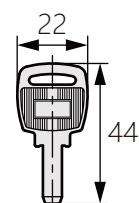

# 指示燈防水手柄

TM-552

Indicator waterproof handle

商品介紹 Product description

1. 指示燈功能可以快速了解鑰匙的鎖定狀態。
2. 防水性能佳。
3. 左右兼用。

- 材質：鋅合金(ZDC)
- 表面處理：鍍鉻
- 用途：IT設備、配電盤等

1. The indicator light function allows you to quickly know the lock status of the key.
2. Good waterproof performance.
3. Use both left and right.

- Material: Zinc alloy(ZDC)
- Finish: Chrome plating
- Uses: IT equipment, switchboards, etc.

面板鑽孔尺寸