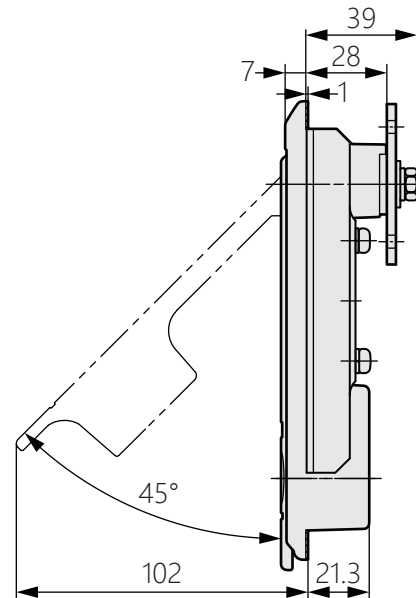

# 指示燈防水手柄

TM-552

Indicator waterproof handle

商品介紹 Product description

1. 指示燈功能可以快速了解鑰匙的鎖定狀態。
2. 防水性能佳。
3. 左右兼用。

- 材質：鋅合金(ZDC)
- 表面處理：鍍鉻
- 用途：IT設備、配電盤等

1. The indicator light function allows you to quickly know the lock status of the key.
2. Good waterproof performance.
3. Use both left and right.

- Material: Zinc alloy(ZDC)
- Finish: Chrome plating
- Uses: IT equipment, switchboards, etc.

面板鑽孔尺寸