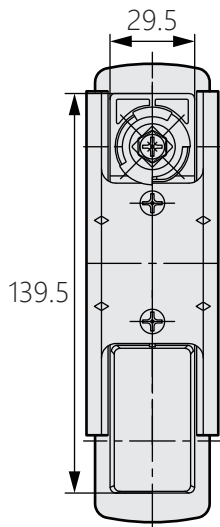

# 指示燈防水手柄

TM-552

Indicator waterproof handle

商品介紹 Product description

1. 指示燈功能可以快速了解鑰匙的鎖定狀態。
2. 防水性能佳。
3. 左右兼用。

- 材質：鋅合金(ZDC)
- 表面處理：鍍鉻
- 用途：IT設備、配電盤等

1. The indicator light function allows you to quickly know the lock status of the key.
2. Good waterproof performance.
3. Use both left and right.

- Material: Zinc alloy(ZDC)
- Finish: Chrome plating
- Uses: IT equipment, switchboards, etc.

面板鑽孔尺寸