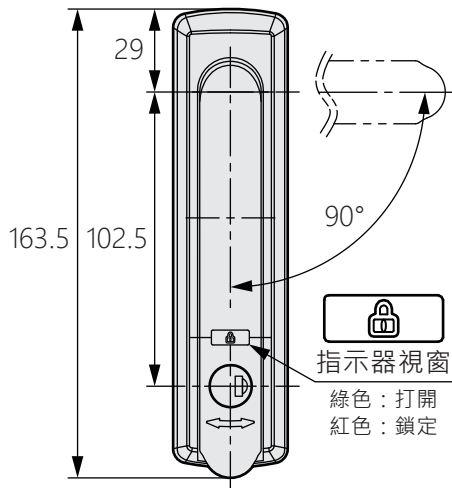

# 指示燈防水手柄

TM-552

Indicator waterproof handle

商品介紹 Product description

1. 指示燈功能可以快速了解鑰匙的鎖定狀態。
2. 防水性能佳。
3. 左右兼用。

- 材質：鋅合金(ZDC)
- 表面處理：鍍鉻
- 用途：IT設備、配電盤等

1. The indicator light function allows you to quickly know the lock status of the key.
2. Good waterproof performance.
3. Use both left and right.

- Material: Zinc alloy(ZDC)
- Finish: Chrome plating
- Uses: IT equipment, switchboards, etc.

面板鑽孔尺寸