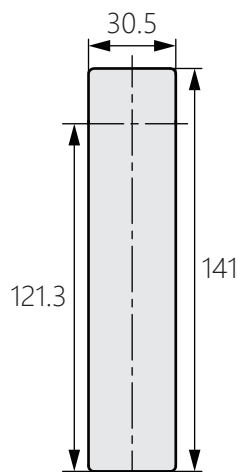

# 指示燈防水手柄

TM-552

Indicator waterproof handle

商品介紹 Product description

1. 指示燈功能可以快速了解鑰匙的鎖定狀態。
2. 防水性能佳。
3. 左右兼用。

- 材質：鋅合金(ZDC)
- 表面處理：鍍鉻
- 用途：IT設備、配電盤等

1. The indicator light function allows you to quickly know the lock status of the key.
2. Good waterproof performance.
3. Use both left and right.

- Material: Zinc alloy(ZDC)
- Finish: Chrome plating
- Uses: IT equipment, switchboards, etc.

面板鑽孔尺寸