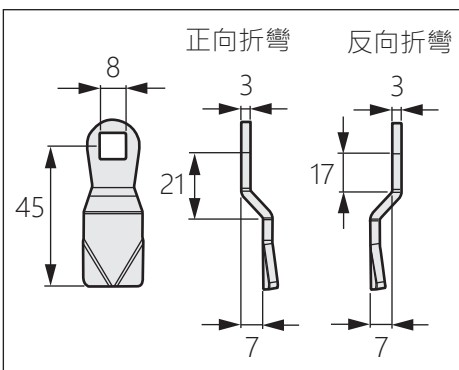

商品型號	材質
TH-4507-S	不鏽鋼

商品型號	材質
TH-4516-S	不鏽鋼

商品型號	材質
TH-4517-S	不鏽鋼